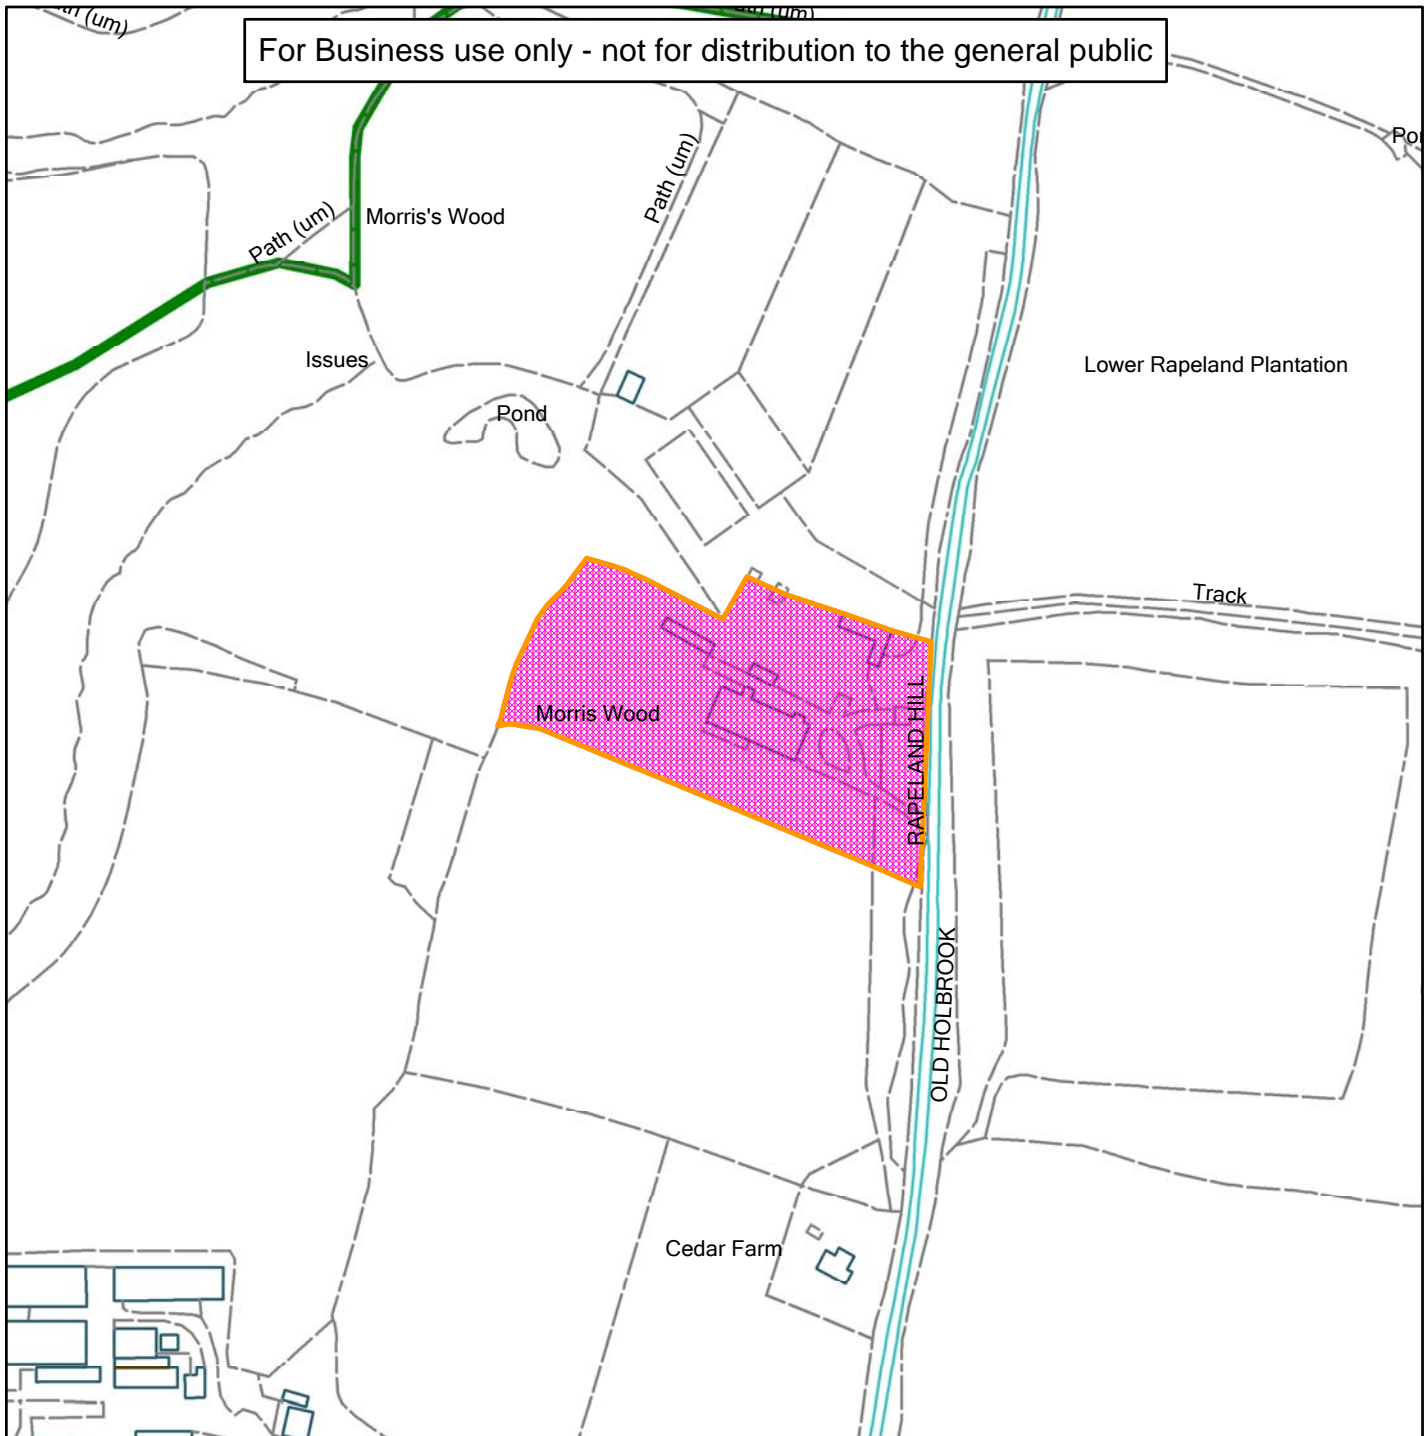

For Business use only - not for distribution to the general public

Scale: 1:2,500

Reproduced from the Ordnance Survey map with permission of the Controller of Her Majesty's Stationery Office © Crown Copyright 2012.

Unauthorised reproduction infringes Crown Copyright and may lead to prosecution or civil proceedings.

Organisation	Horsham District Council
Department	
Comments	Morriswood
Date	26/04/2017
MSA Number	100023865